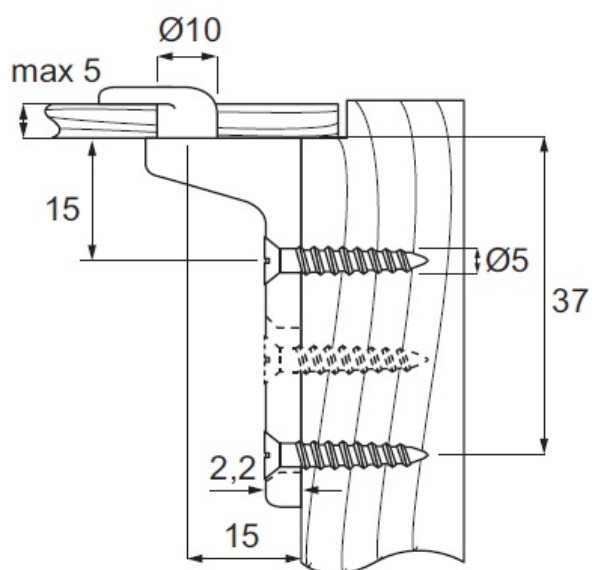

# PRODUCT SHEET

**Description:**

Rear Panel Connector VB-500, Long Arm, Zamak Nickel Plated

**Item number:**

11.05.520-0

Units	Box	Carton	HS Code	Barcode
Pcs.	200	2000	8302420090	 5704866442282

**SISO A/S**